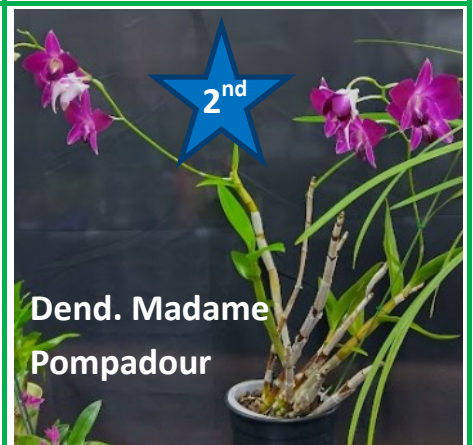

South East Orchid Society

Autumn Open Table Show Results

October 2024

Class 1

Laeliinae Species

Prosthechea fausta

Prosthechea cochleata

Class 2

Laeliinae Hybrid

Rhyncholaeliocattleya
Chialin Red Cat

Cattleya Hybrid

Class 3

Cymbidium Species or Hybrid

Cymbidium
dayanum

Cymbidium
erythrostylum

Class 5

Dendrobium Hybrid

Dend. Hibiki

Dend. Madame
Pompadour

Class 7

Oncidiinae Hybrid

Oncidium Tahoma Glacier

Oncidium Iwanaga

Class 9