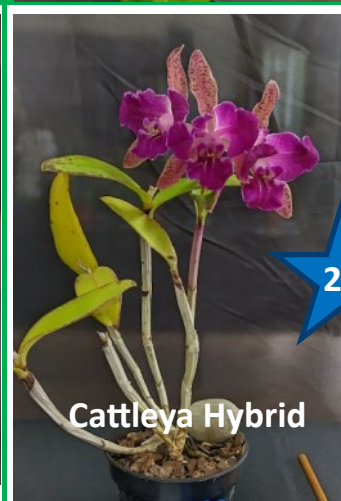

Cymbidium
erythrostylum

Cattleya Hybrid